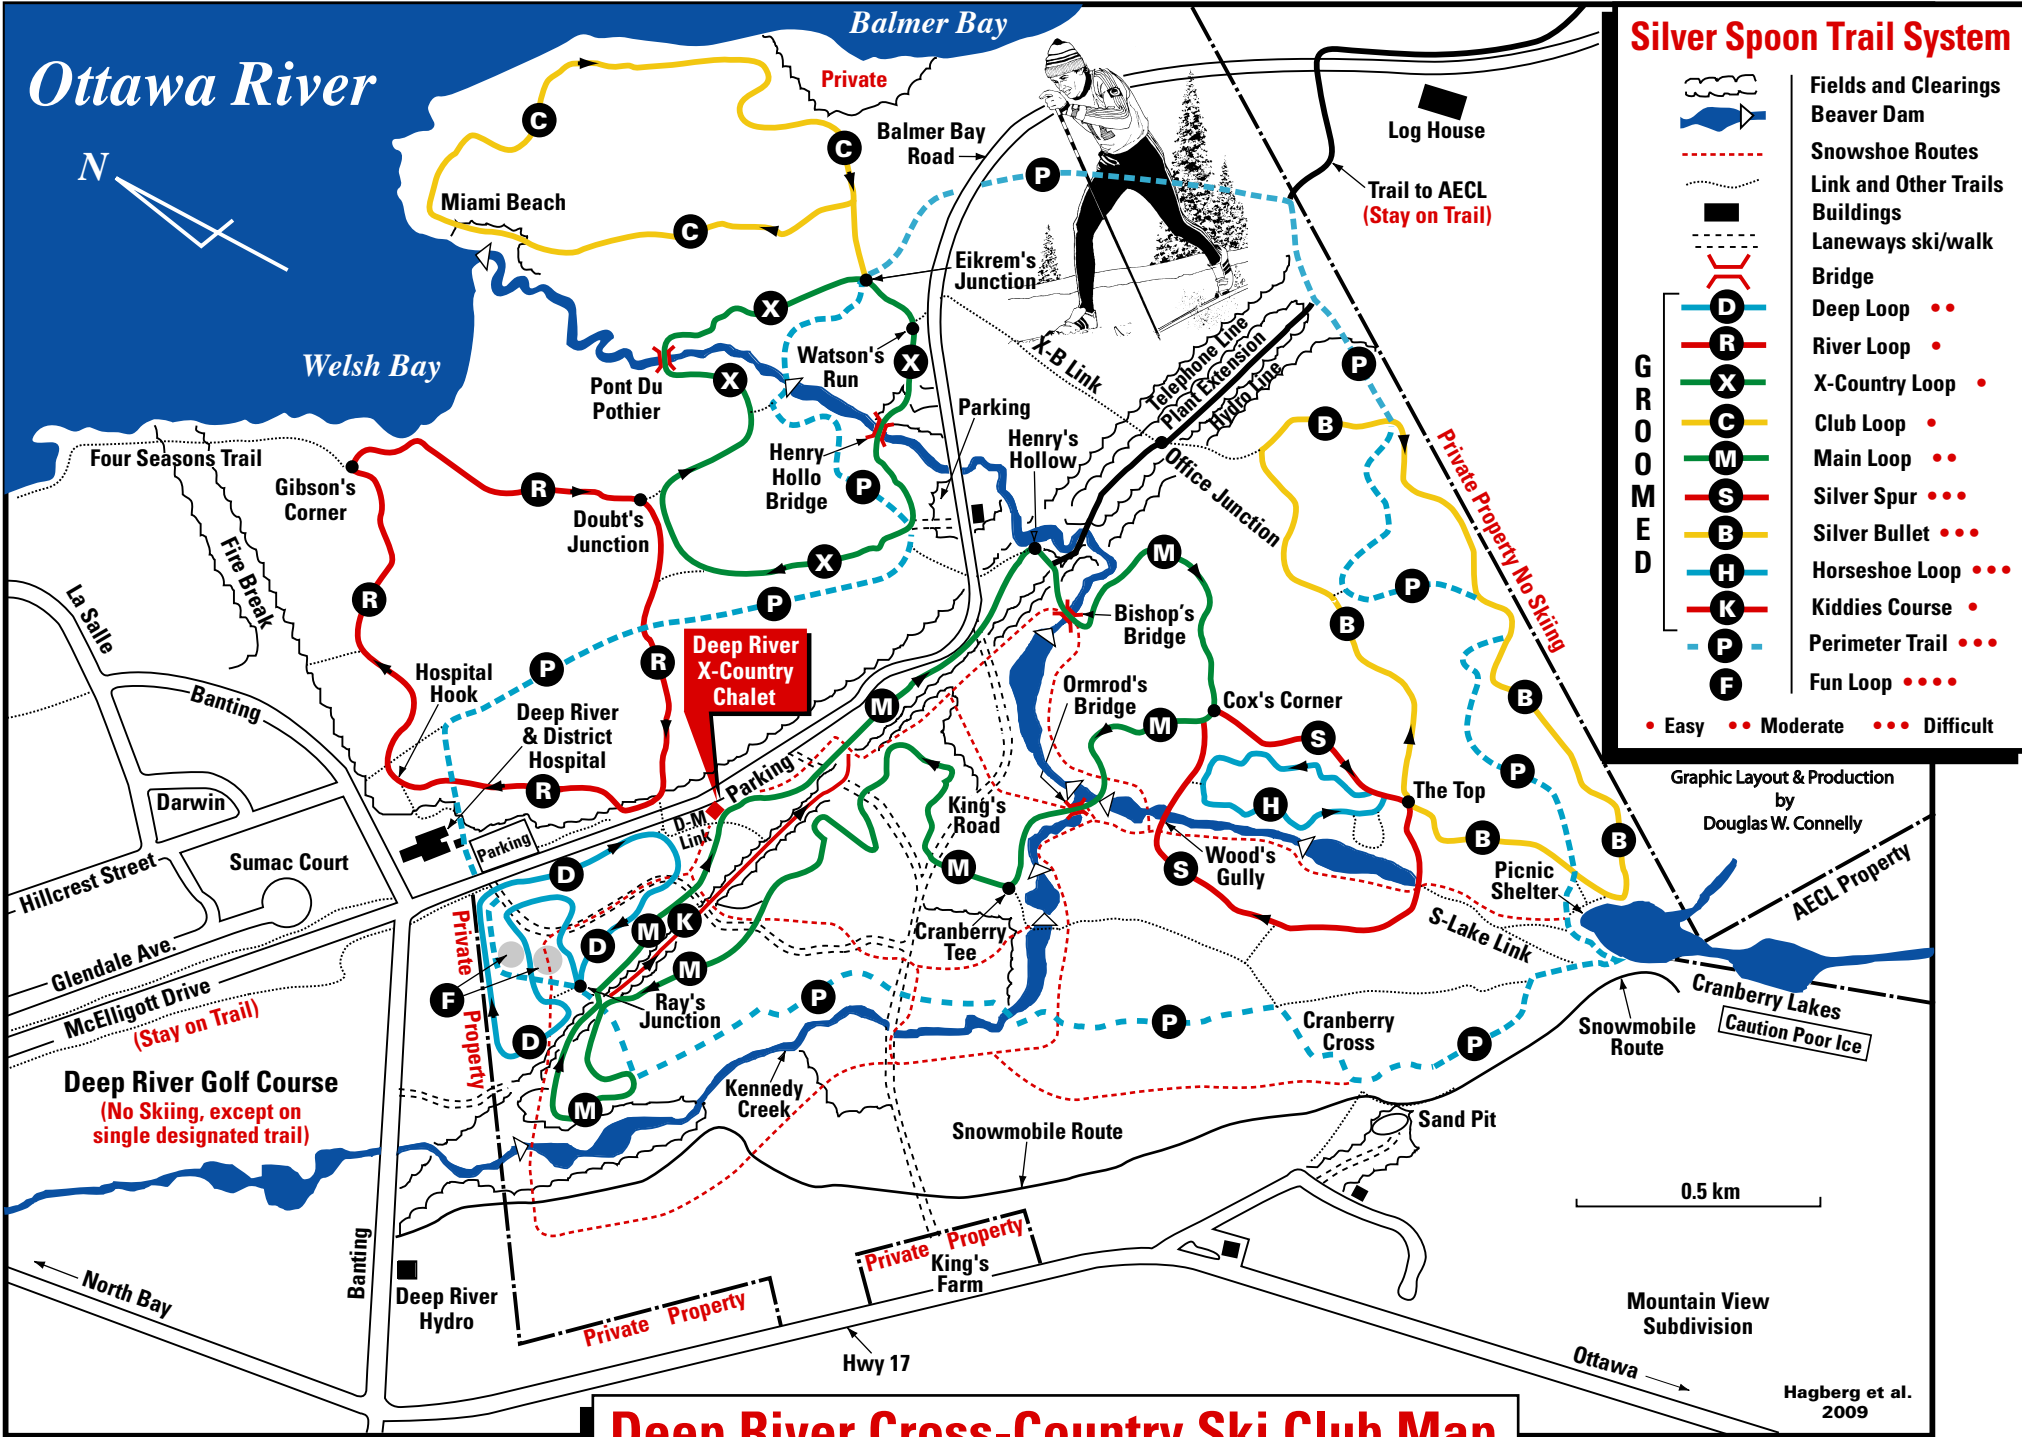

Ottawa River

Silver Spoon Trail System

	Fields and Clearings	
	Beaver Dam	
	Snowshoe Routes	
	Link and Other Trails	
	Buildings	
	Laneways ski/walk	
	Bridge	
	Deep Loop	••
	River Loop	•
	X-Country Loop	•
	Club Loop	•
	Main Loop	••
	Silver Spur	•••
	Silver Bullet	•••
	Horseshoe Loop	•••
	Kiddies Course	•
	Perimeter Trail	•••
	Fun Loop	•••

• Easy
 •• Moderate
 ••• Difficult

Graphic Layout & Production by Douglas W. Connelly

0.5 km

Mountain View Subdivision

Hagberg et al. 2009

Deep River Cross-Country Ski Club Map